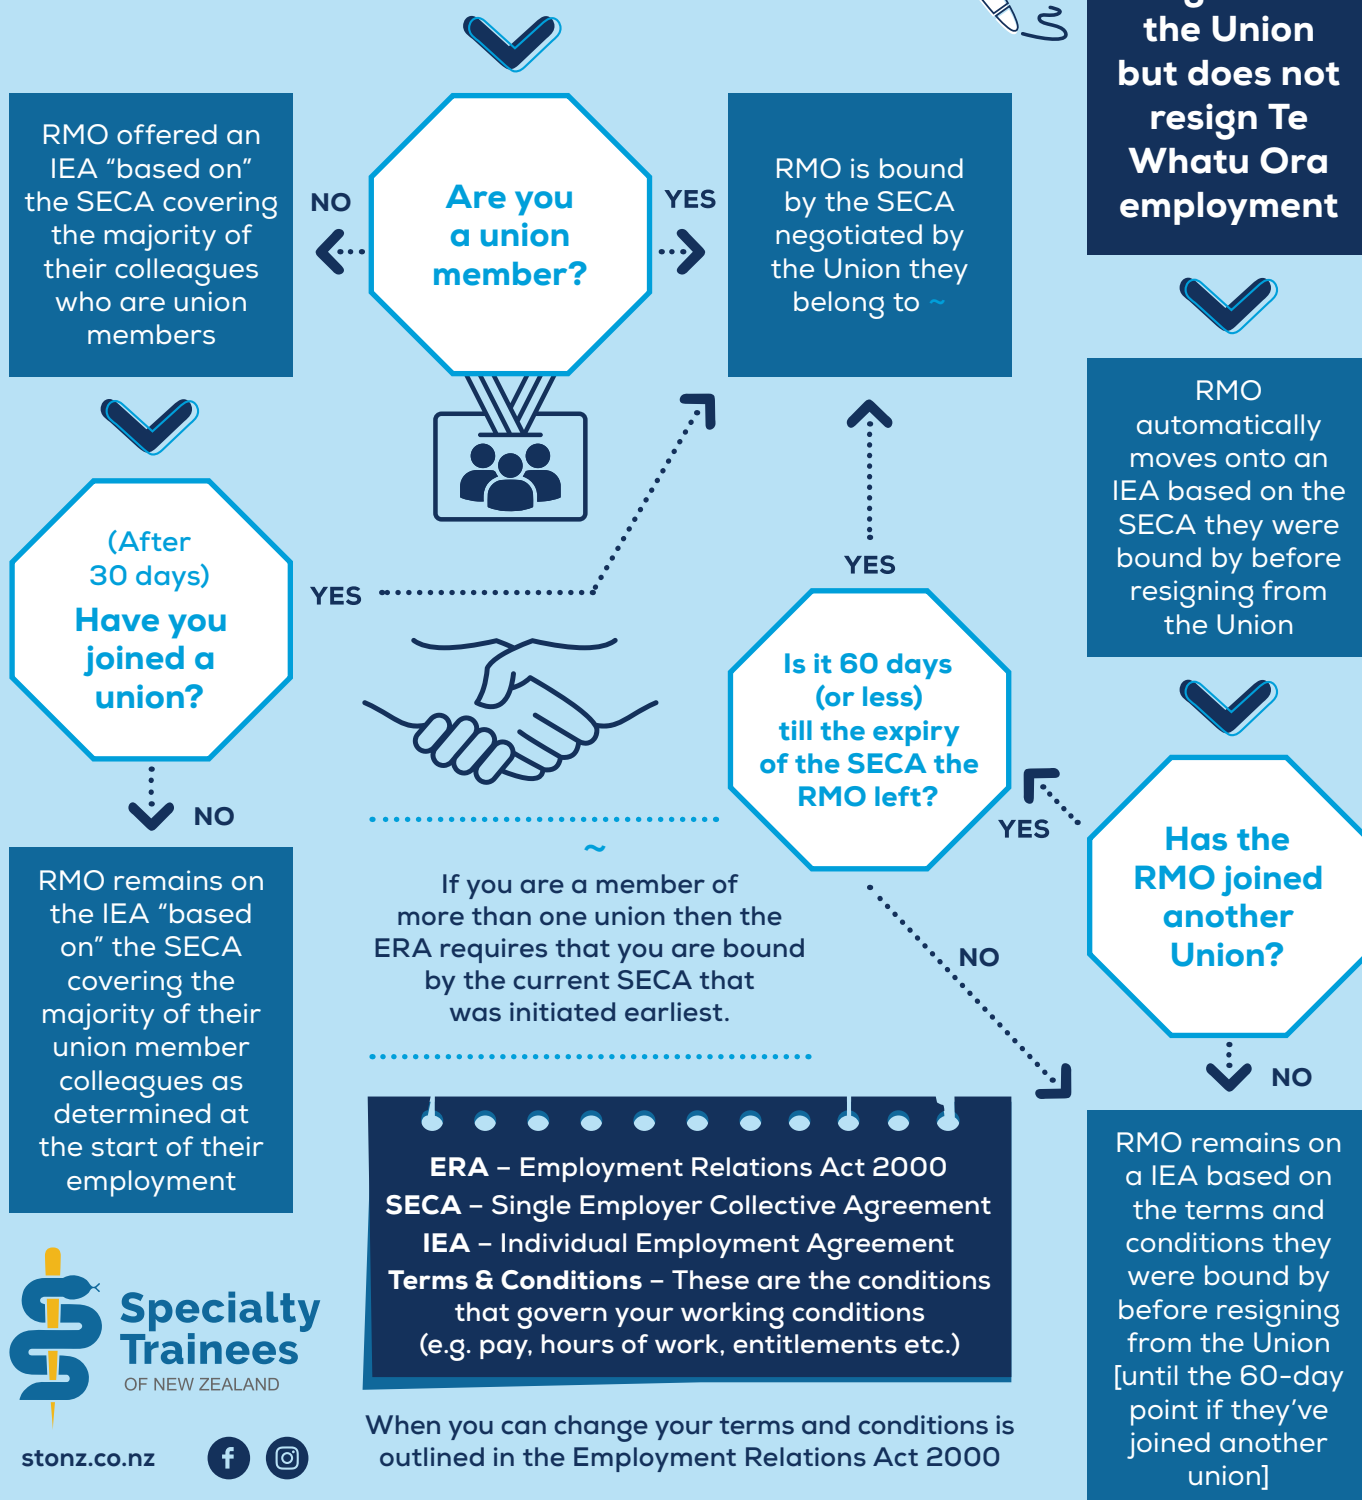

# RMO TERMS & CONDITIONS

What happens when an RMO commences employment with Te Whatu Ora?

**RMO commences employment with Te Whatu Ora**

**RMO subsequently resigns from the Union but does not resign Te Whatu Ora employment**